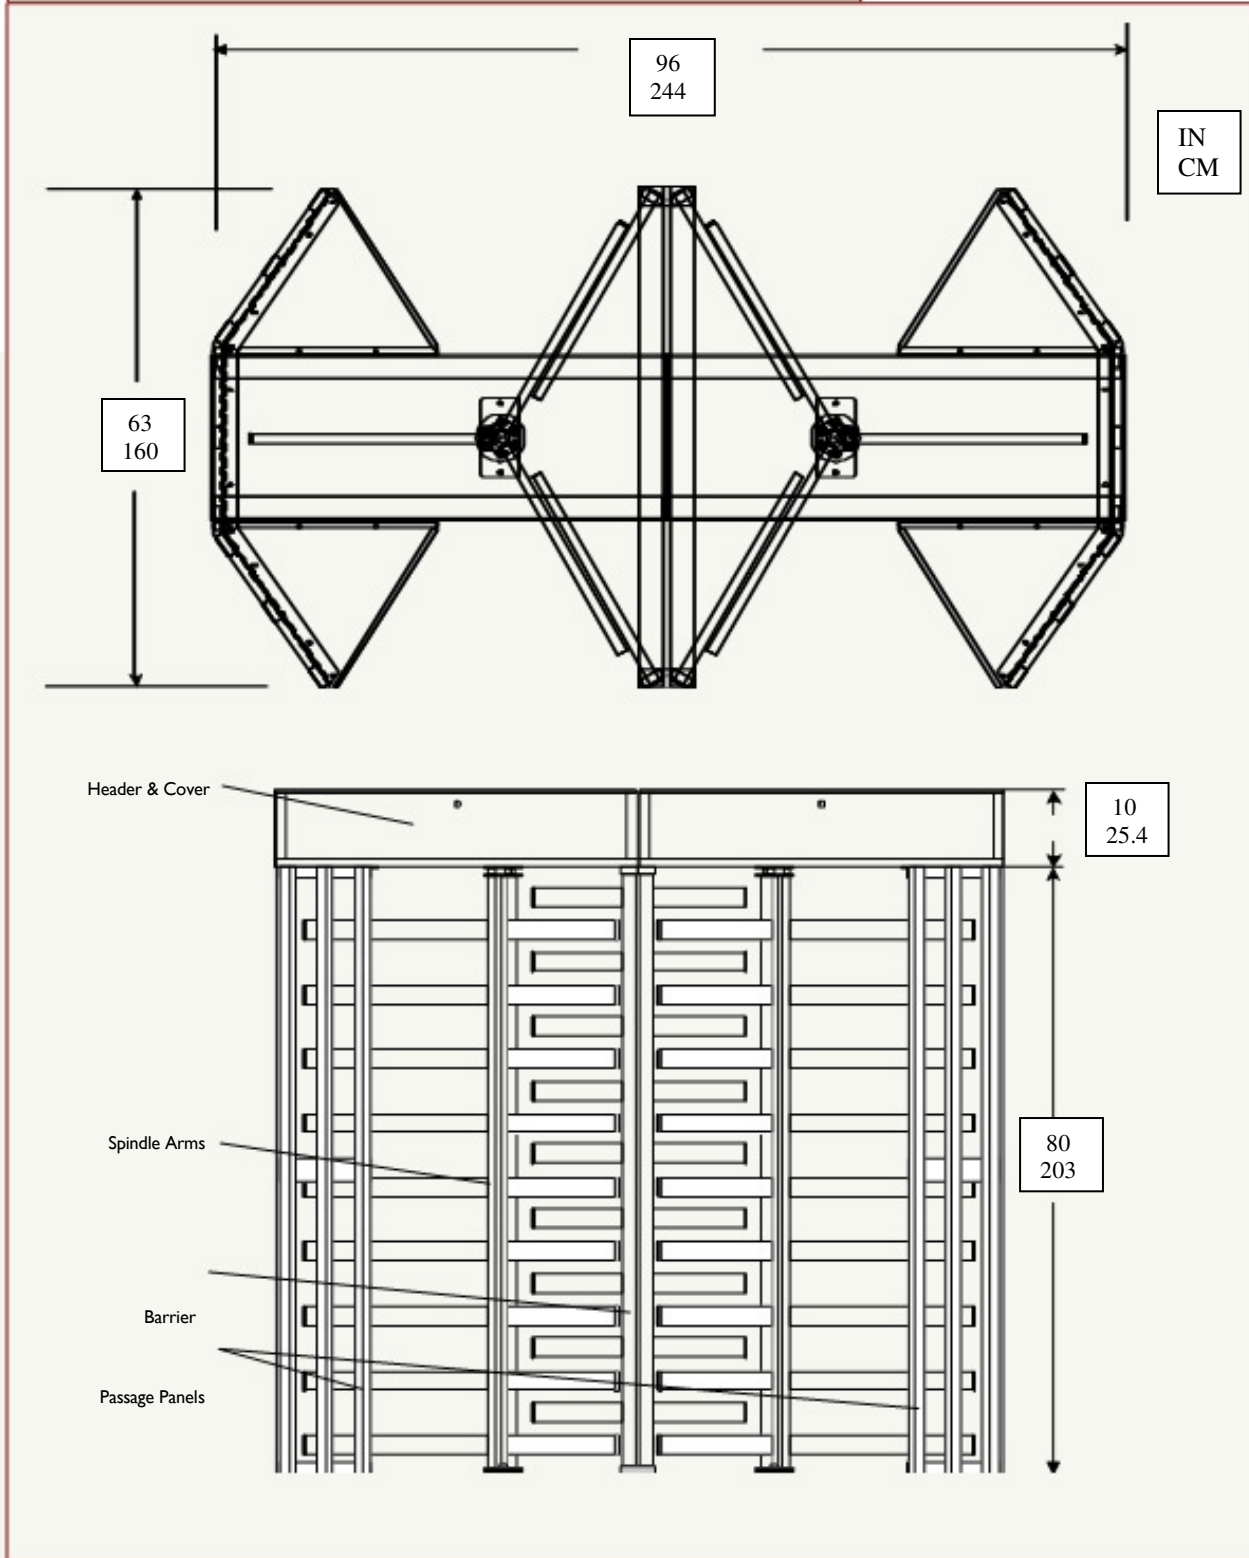

HTAT-FAL SERIES (DOUBLE) - DIMENSIONAL DRAWING

Hayward Turnstiles Inc.

Milford, CT USA

Phone: 203-877-7096

www.HaywardTurnstiles.com

HTAT-FAL Double Full Height Turnstile