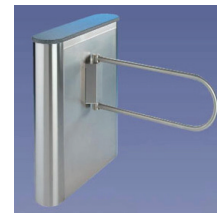

Swing Gate Cabinet Style (ADA) Turnstile Matching

- **MODEL**
- **Price Range**
- **Cabinet Profile**
- **Finish**
- **Exterior/Interior Use**
- **Swing Direction**
- **Closing Type**
- **Electronic Entry/Exit Control**

	LC100 ADA	MR100 ADA	MR200 Plus ADA
Entry-Level Value	Mid-Range Value	Premium Value	
Rectangular	Rectangular	Round Streamline	
Black	Stainless	Stainless with Custom Top	
Exterior/Interior	Exterior/Interior	Exterior/Interior	
One or Two way	One or Two way	One or Two way	
Self-close	Self-close/Motorized	Self-close/Motorized	
option	option	option