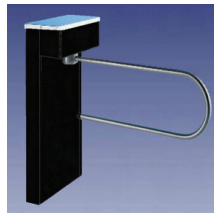

Swing Gate Cabinet Style (ADA) Turnstile Matching

- **MODEL**
- **Price Range**
- **Cabinet Profile**
- **Finish**
- **Exterior/Interior Use**
- **Swing Direction**
- **Closing Type**
- **Electronic Entry/Exit Control**

	LC100 ADA	MR100 ADA	MR200 Plus ADA
Entry-Level Value	Mid-Range Value	Premium Value	
Rectangular	Rectangular	Round Streamline	
Black	Stainless	Stainless with Custom Top	
Exterior/Interior	Exterior/Interior	Exterior/Interior	
One or Two way	One or Two way	One or Two way	
Self-close	Self-close/Motorized	Self-close/Motorized	
option	option	option